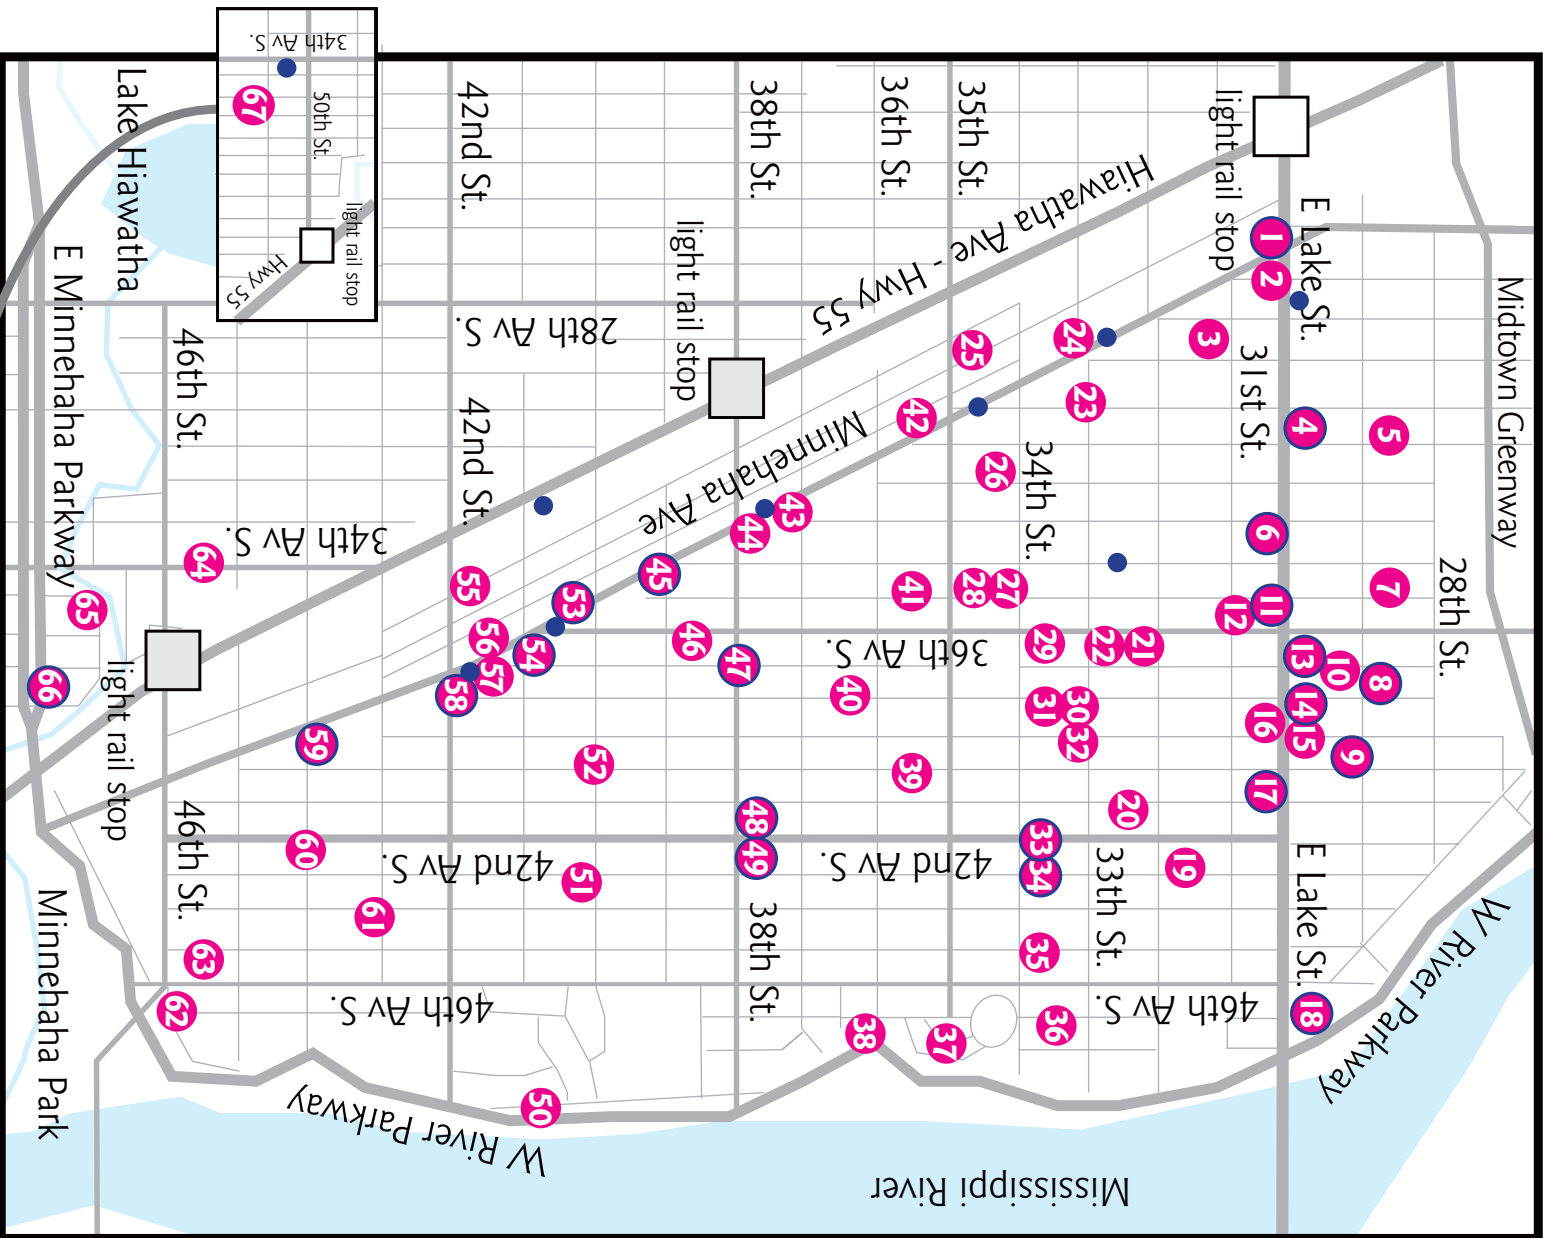

the League of Longfellow artists presents the

LOLA

art crawl

the biggest
little
neighborhood
art crawl in
Minneapolis

2016

September 17 & 18

Saturday & Sunday
10am – 5pm both days

www.lolaartcrawl.com

- artist site
- sponsor location with artists
- sponsor location

**Special thanks
to our Pillar and
Platinum level
sponsors**