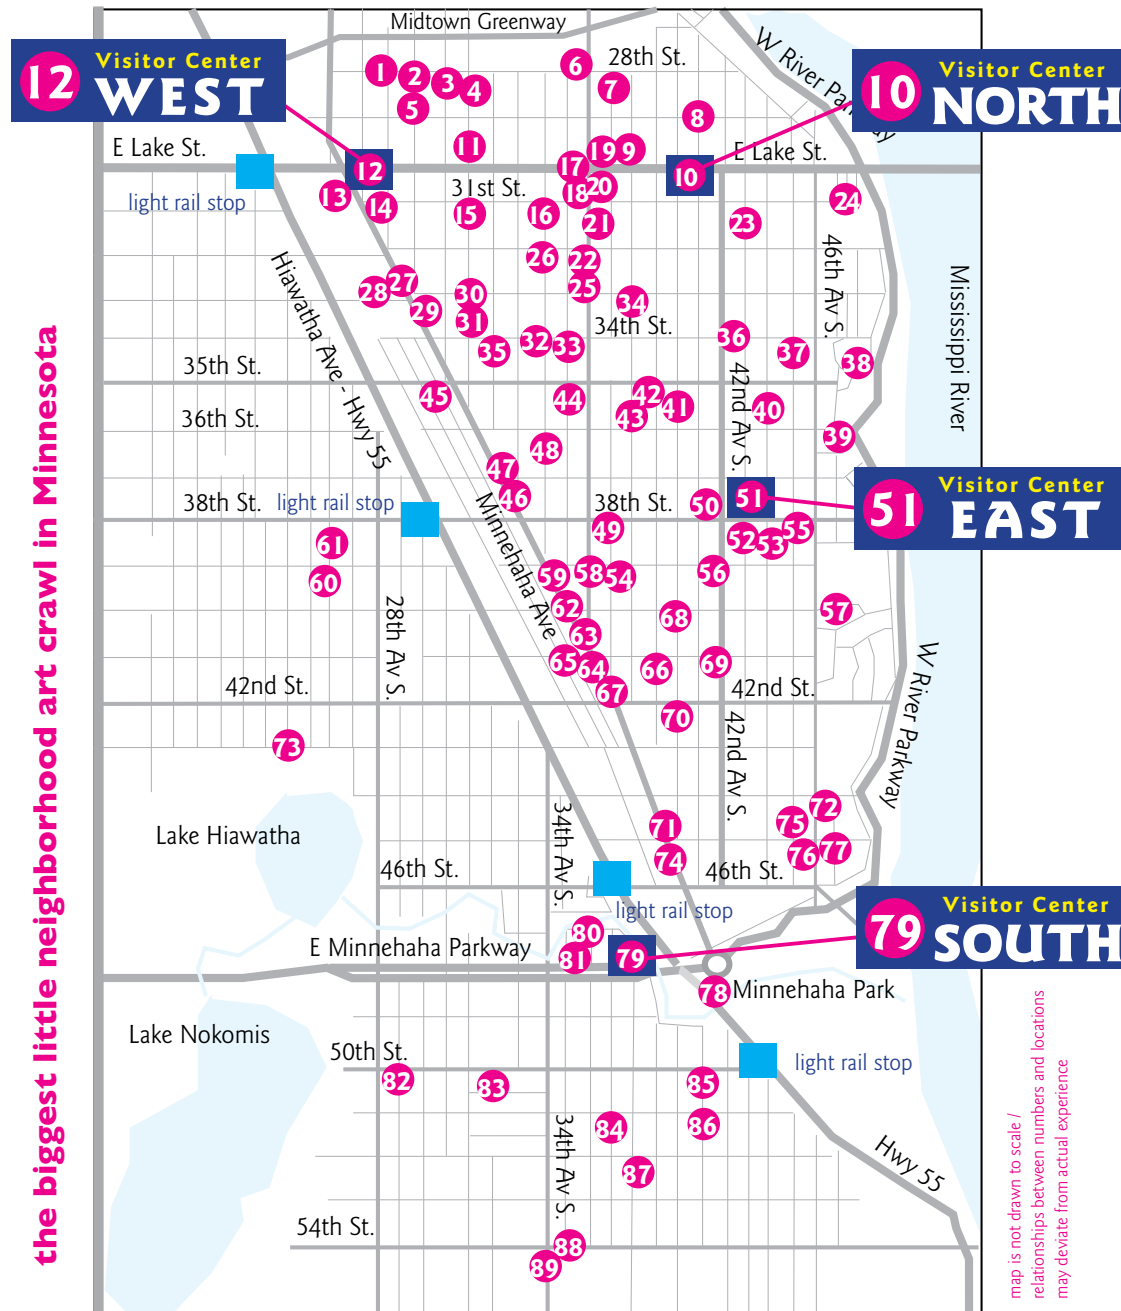

the biggest little neighborhood art crawl in Minnesota

Lola
JOIN EXHIBIT SUPPORT
art crawl

August 24-25, 2013

10am-5pm both days

visit: www.lolaartcrawl.com

or scan QR at right for details and Lola 2013 google map.